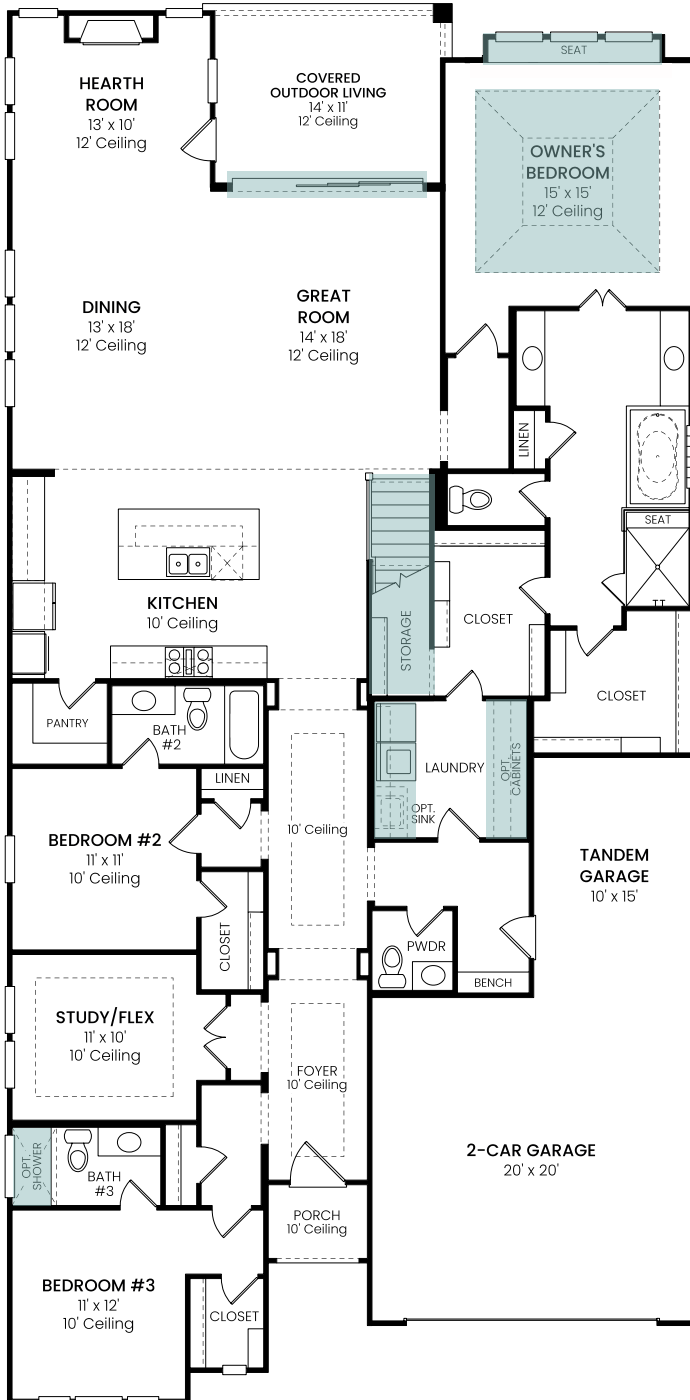

4750 Belo Dr | 4532/B

3,819 sq ft - 2 Story - 4 Beds - 4.5 Baths - Study - Hearth Room - Bonus Room - 3 Car Tandem Garage **Options Added:** Owner's Vaulted Ceiling - Owner's Box Window - Sliding Glass Door - Laundry Room Cabinets & Sink - Bed #3 Shower - Upstairs Bonus Room & Bed #4

FIRST FLOOR

SECOND FLOOR