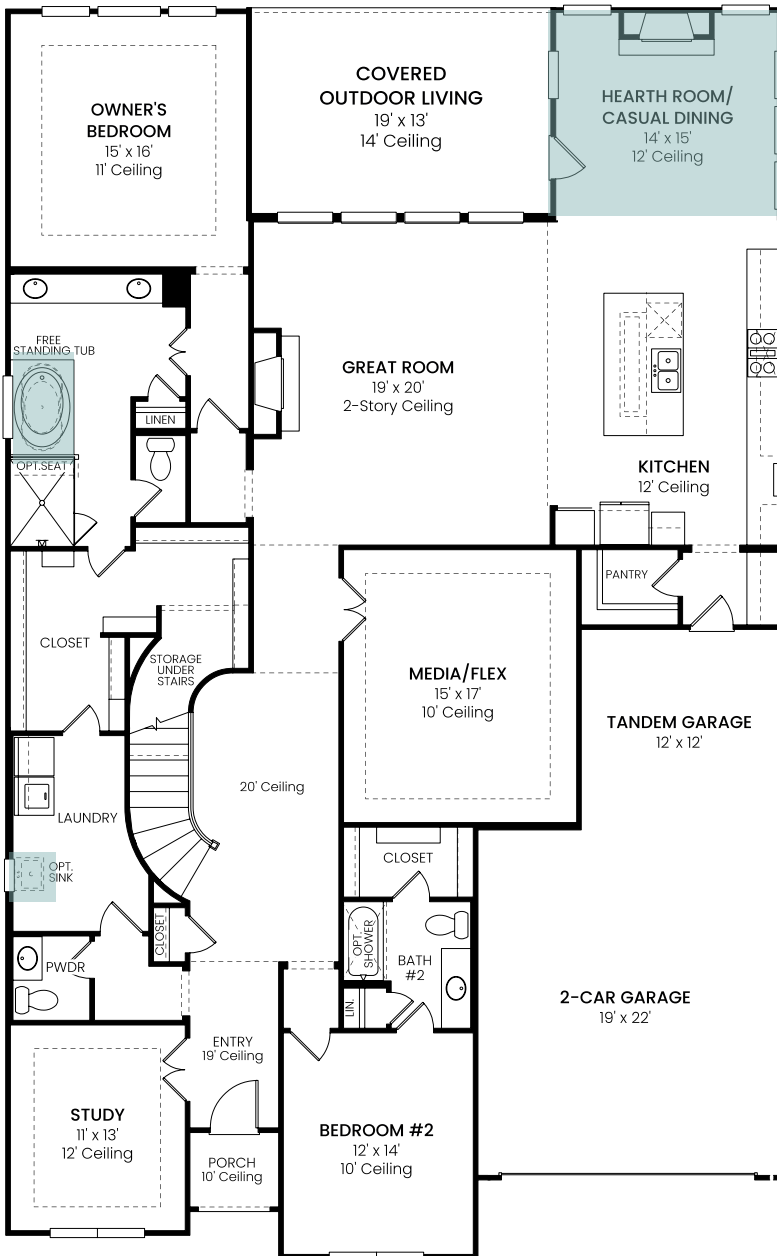

2236 Moonstruck Place | 5071/A
3,920 sq ft - 2 Story - 4 Beds - 4.5 Baths - Study
Media Room - Gameroom - 3 Car Tandem Garage

2236 Moonstruck Place | 5071/A

3,920 sq ft - 2 Story - 4 Beds - 4.5 Baths - Study

Media Room - Gameroom - 3 Car Tandem Garage *Options Added:* Hearth Room - Free Standing Tub - Sink in Laundry Room

FIRST FLOOR

SECOND FLOOR