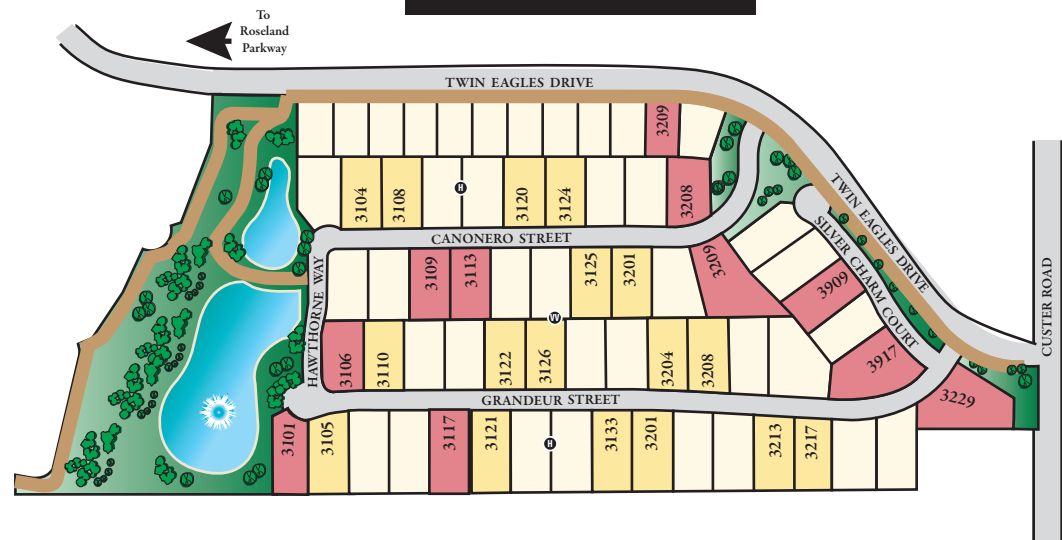

**MUSTANG LAKES**

**86' Homesites**

**65' Homesites**

**100' Homesites**

- Tradition Model Homes
- Tradition Homesites
- Tradition Inventory Homes
- Tradition Sold Homes

Tradition 86' Model: 2309 Sorrelwood Court, Celina, TX 75009  
 Tradition 65' Model: 2308 Sorrelwood Court, Celina, TX 75009  
 Community Sales Manager: Kelli Goodman  
 (214) 457-9979 • Kelli@traditionhomes.com